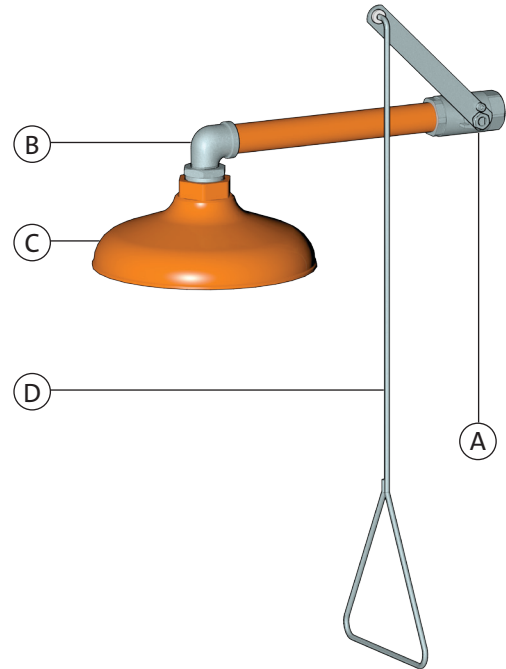

Item	Part number	Description
<b>Valve/Arm Assemblies</b>		
A	AP600-335H	1" IPS Chrome Plated Brass Stay-Open Ball Valve, Horizontal, Single Activation
	AP600-335V	1" IPS Chrome Plated Brass Stay-Open Ball Valve, Vertical, Single Activation
<i>Note: Above assemblies include stainless steel actuating arm.</i>		
<b>Elbows</b>		
B	300-08SE	1" IPS Galvanized Steel Street Elbow
	320-08E	1" IPS Stainless Steel Street Elbow
<b>Shower Heads</b>		
C	AP450-032ORG-R	Orange ABS Plastic Shower Head with 20 GPM Flow Control and 1" Hex Bushing
	AP450-032GRN-R	Green ABS Plastic Shower Head with 20 GPM Flow Control and 1" Hex Bushing
	AP450-032YEL-R	Yellow ABS Plastic Shower Head with 20 GPM Flow Control and 1" Hex Bushing
	AP450-048	10" Dia. Stainless Steel
	AP450-062	10" Dia. Recessed Flanged Stainless Steel
<b>Actuating Components</b>		
D	AP050-079	29" Stainless Steel Pull Rod
	AP050-080	47-1/2" Stainless Steel Pull Rod
	AP050-081	Extended Length Stainless Steel Pull Rod - Specify Length
	050-049	Stainless Steel Guide Plate

## Horizontal Showers

## Vertical Showers