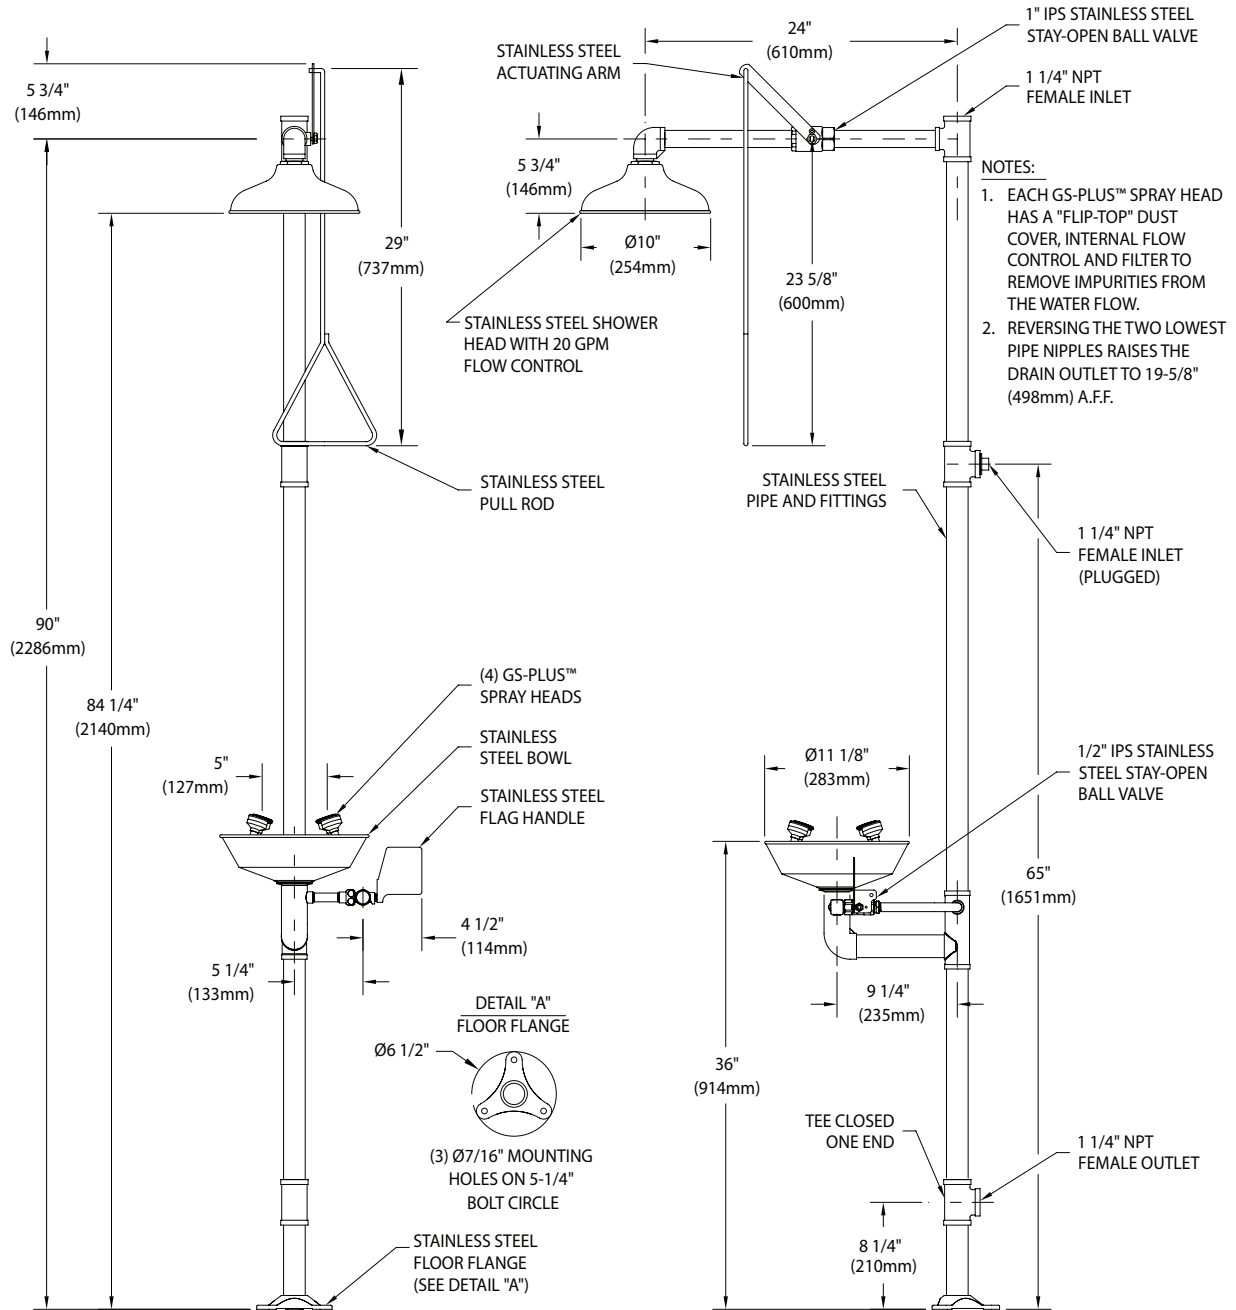

□ G1994 Safety Station with WideArea™ Eye/Face Wash, All-Stainless Steel Construction

THIS SPACE FOR ARCHITECT/ENGINEER APPROVAL

Sign Included

Due to continuing product improvement, the information contained in this document is subject to change without notice. All dimensions are ± 1/4" (6mm). rev. 010820