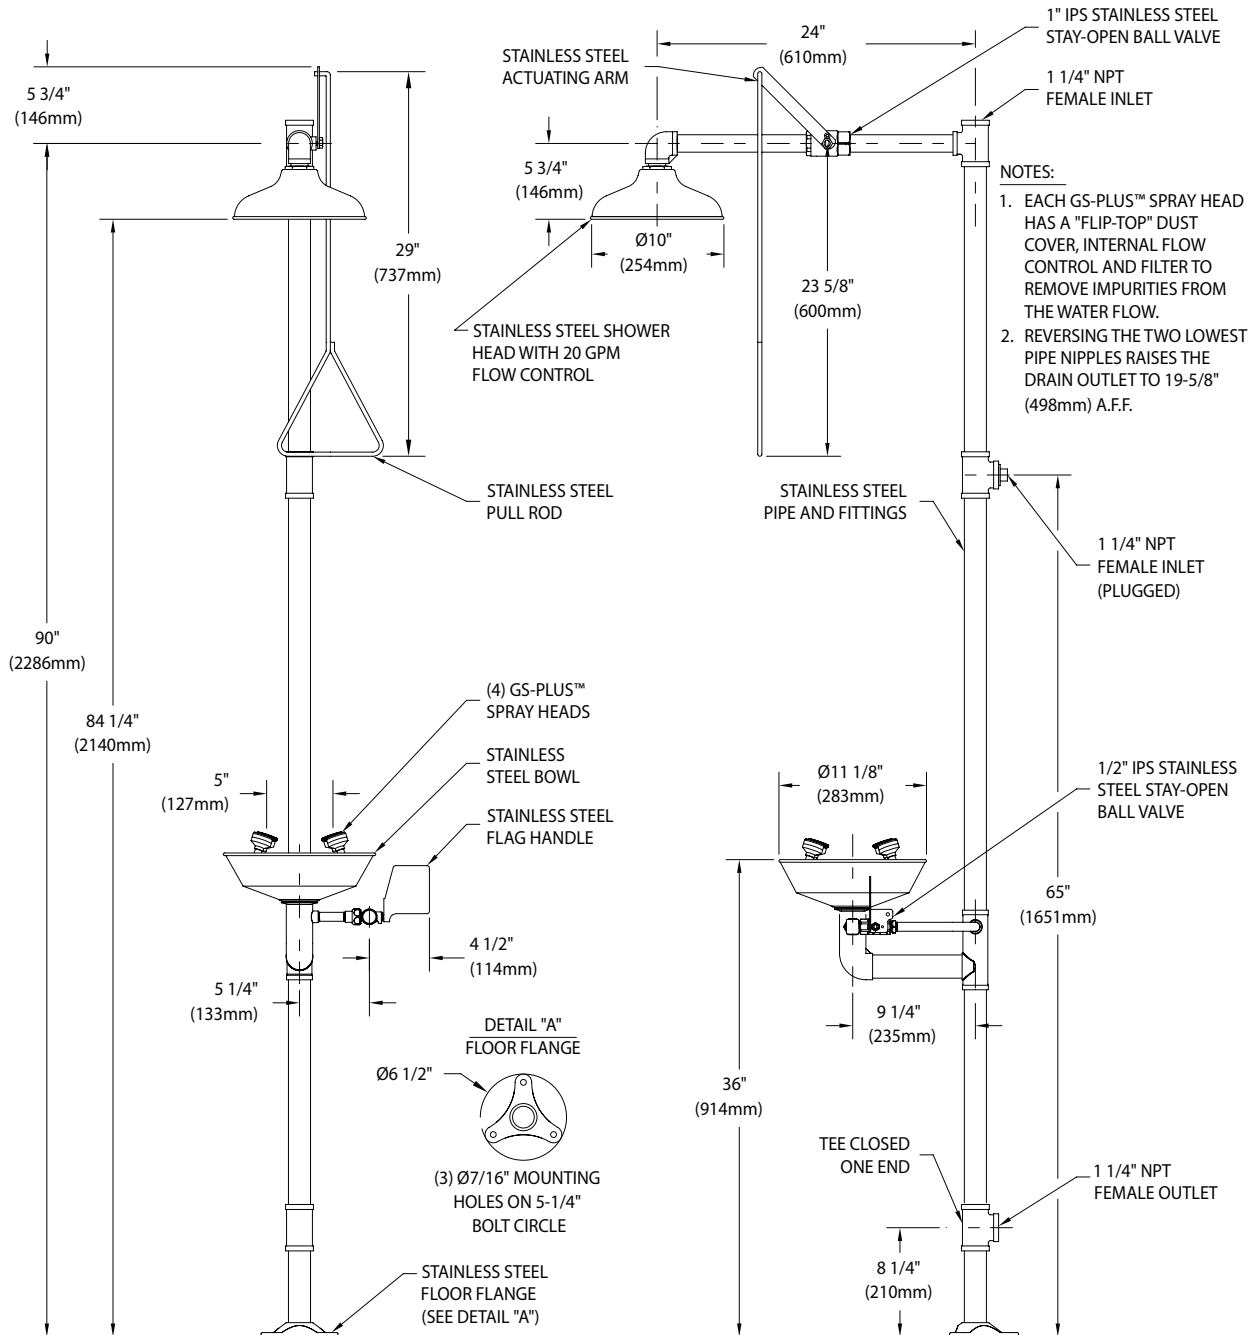

□ G1994-316 Safety Station with WideArea™ Eye/Face Wash, Type 316 All-Stainless Steel Construction

THIS SPACE FOR ARCHITECT/ENGINEER APPROVAL

Sign Included

Due to continuing product improvement, the information contained in this document is subject to change without notice. All dimensions are ± 1/4" (6mm). rev. 012020