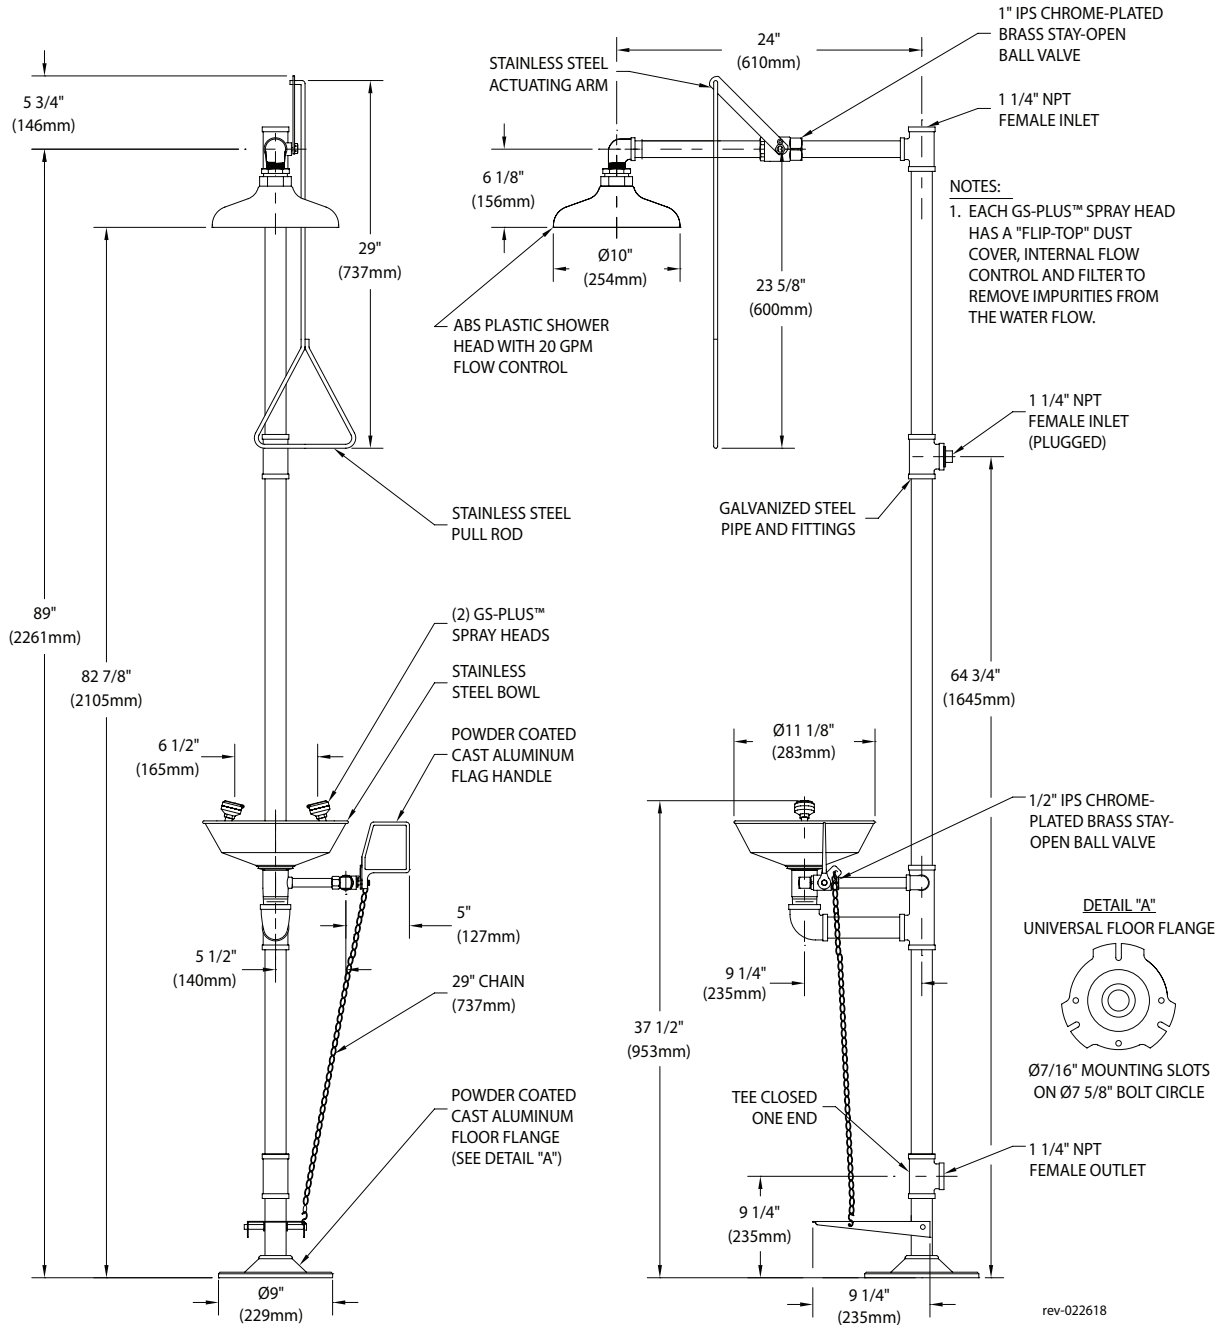

**Shower Head:** 10" diameter orange ABS plastic with 20 GPM flow control.

**Shower Valve:** 1" IPS chrome plated brass stay-open ball valve. Valve is US-made with chrome plated brass ball and PTFE seals. Furnished with stainless steel actuating arm and 29" stainless steel pull rod.

**Pipe and Fittings:** Schedule 40 galvanized steel. Furnished with orange polyethylene pipe covers for high visibility and corrosion resistance.

**Supply:** 1-1/4" NPT female top or side inlet.

**Waste:** 1-1/4" NPT female outlet.

**G1902HFC** Safety Station with Eyewash, Hand and Foot Control, Stainless Steel Bowl

**G1902P-HFC** Safety Station with Eyewash, Hand and Foot Control, Plastic Bowl

THIS SPACE FOR ARCHITECT/ENGINEER APPROVAL

Sign Included

Due to continuing product improvement, the information contained in this document is subject to change without notice. All dimensions are ± 1/4" (6mm). rev. 012219