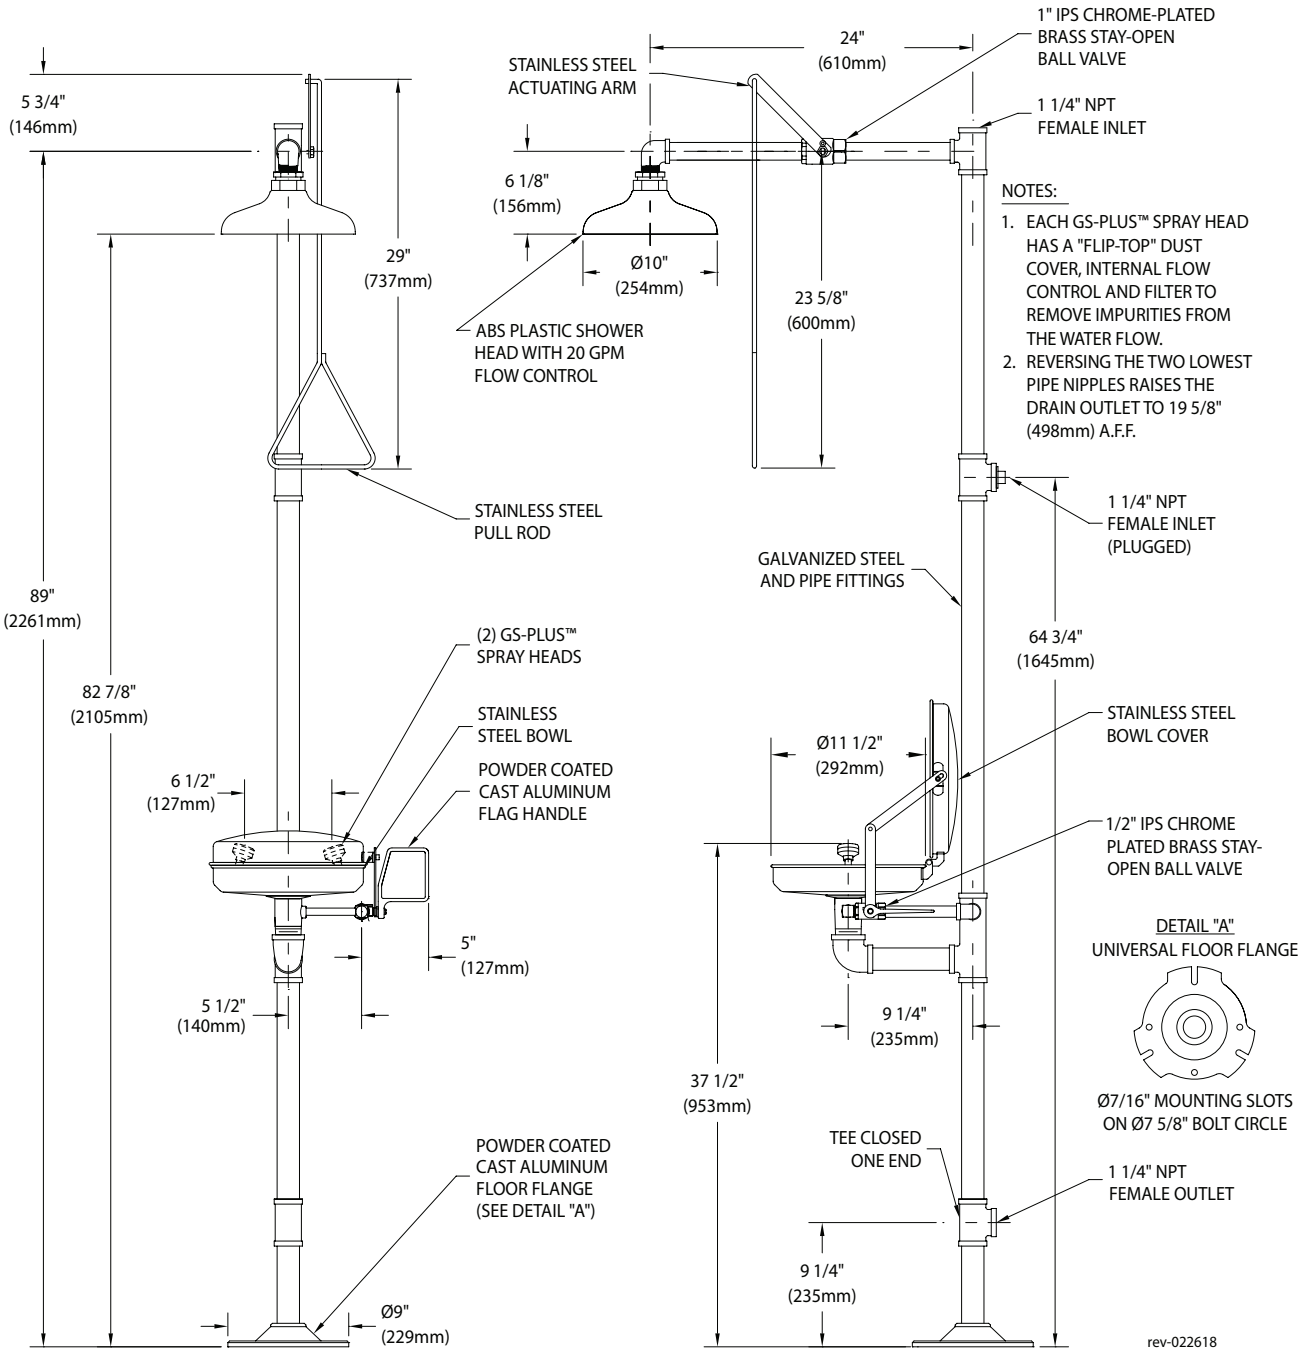

G1902BC Safety Station with Eyewash, Stainless Steel Bowl and Cover

Application: Combination eyewash and shower safety station. Eyewash has stainless steel cover to protect bowl from dust, dirt and other contaminants. Cover is raised automatically when flag handle is activated. Cover closes when handle is returned to closed position. Eyewash features two GS-Plus™ spray-type outlet heads that deliver a flood of water for rinsing eyes.

Shower Head: 10" diameter orange ABS plastic with 20 GPM flow control.

Shower Valve: 1" IPS chrome plated brass stay-open ball valve. Valve is US-made with chrome plated brass ball and PTFE seals. Furnished with stainless steel actuating arm and 29" stainless steel pull rod.

Pipe and Fittings: Schedule 40 galvanized steel. Furnished with orange polyethylene pipe covers for high visibility and corrosion resistance.

Supply: 1-1/4" NPT female top or side inlet.

Waste: 1-1/4" NPT female outlet. Outlet can be positioned at either 9-1/4" or 19-5/8" above finished floor by reversing lower pipe nipples.

G1902BC Safety Station with Eyewash, Stainless Steel Bowl and Cover

THIS SPACE FOR ARCHITECT/ENGINEER APPROVAL

Sign Included

Due to continuing product improvement, the information contained in this document is subject to change without notice. All dimensions are ± 1/4" (6mm). rev. 121118